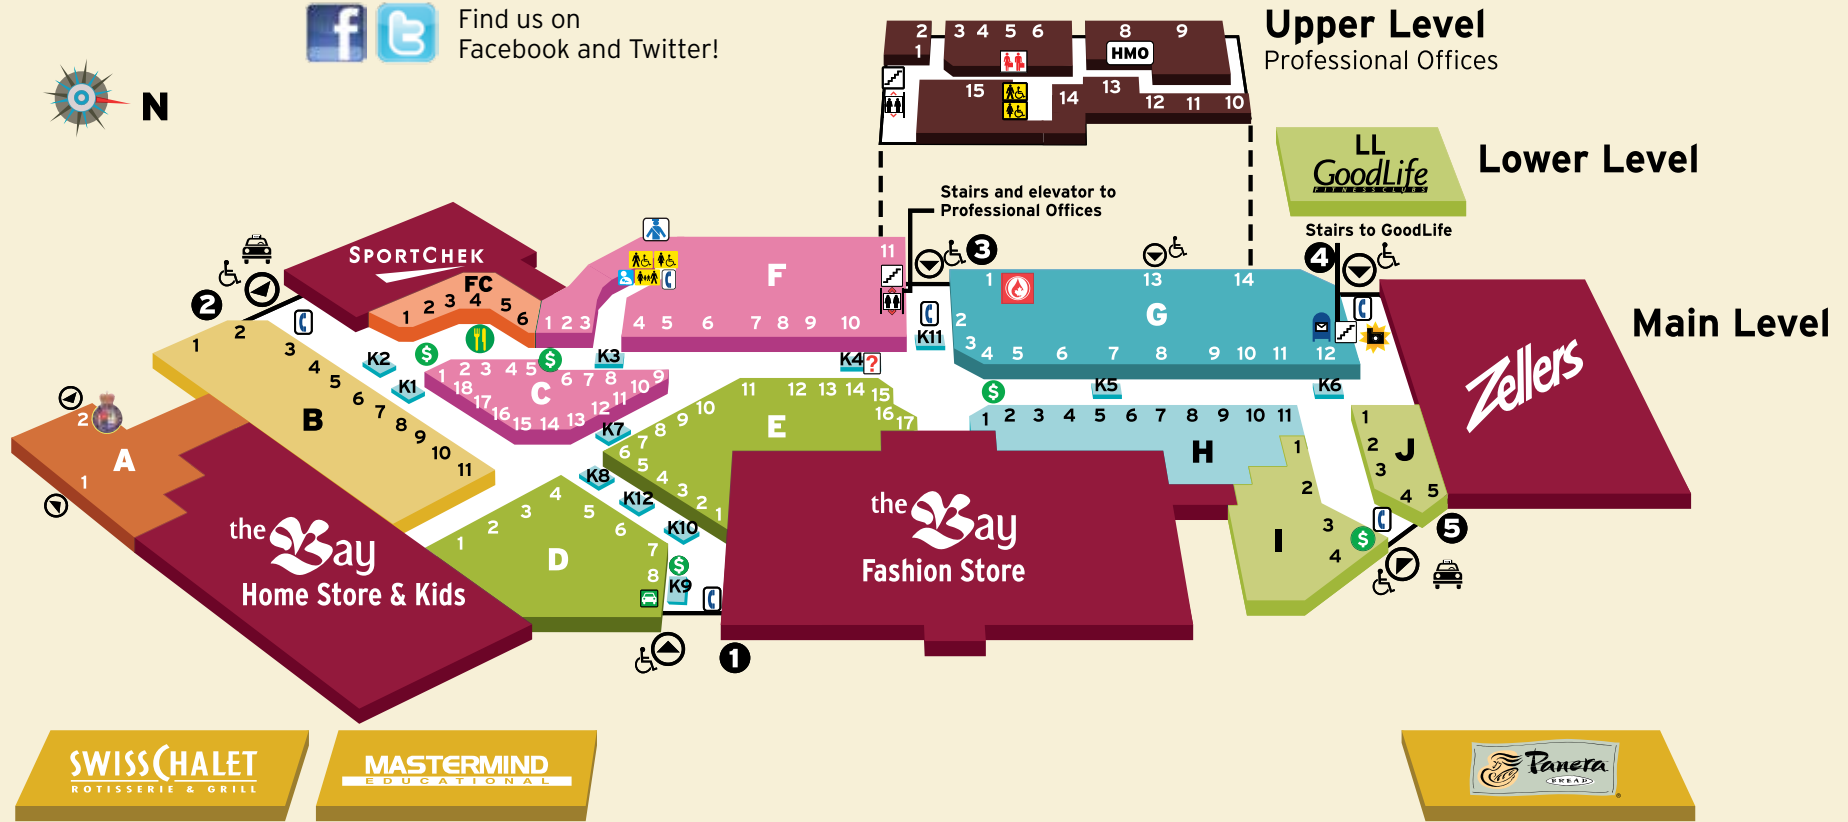

Find us on Facebook and Twitter!

Carrville Road

Yonge Street

- Hillcrest Management Office
- Elevator
- Family Washrooms
- Guest Services
- Post Office
- Security Office
- Service Ontario Kiosk
- Telephones
- Nursing Room
- Bank Machine
- Entrances
- Food Court
- Photo Booth
- Professional Offices
- Stairs
- Washrooms
- Wheelchair Accessible
- Royal Taxi Phones

FAST FOOD		
FC3	A & W	905.508.1032
FC6	Bourbon St. Grill	905.508.3531
FC2	Jimmy The Greek	Opening Soon
B10	Mac's Sushi	Opening Soon
FC4	Manchu Wok	905.737.0222
C2	Mr. Sub	905.508.5718
FC1	New York Fries	905.737.8201
B1	Subway (exterior access only)	905.237.1661
FC5	Teriyaki Experience	905.737.2746
C4	Thai Express	905.770.8712
FOOTWEAR		
H6	Aldo	905.770.2399
G10	Foot Locker	905.737.1180
C13	Freedman Shoes	905.918.9896
H11	Ingeborg Shoes	905.883.1213
C16	Kiddie Kobbler	905.883.3044
G3	Naturalizer	905.508.4936
E8	Nine West	905.780.7879
B4	Payless Shoesource	905.884.9765
E10	SportChek	905.508.1917
E10	Sterling Shoes	905.508.9729
GENERAL, VARIETY, LOTTERY		
E2	Gateway Newstands	905.770.1081
HEALTH & BEAUTY		
C9	The Body Shop	905.508.4151
I3	Dove Spa	905.770.7772
G5	Fruits and Passion	905.884.7222
D6	Hair Spot	905.884.0744
J2	Joseph's Coiffures	905.884.8900
E14	Merle Norman	905.884.5608
B11	Natural Solutions	905.770.7442
E5	Nature's Health Solutions	905.508.9901
F11	NRG	905.780.1211
C17	Trade Secrets	905.508.4919
F3	Your Good Health Store	905.508.1010
HOBBIES & TOYS		
	Mastermind	905.508.5001
HOUSEWARES, HOME FURNISHINGS & DECOR		
H4	Benix	905.508.5283
C8	Personal Edge	905.770.4236
B9	Showcase	905.780.8634
G11	Sony Style	905.780.1200
E16	The Source	905.770.2345

SPECIALTY KIOSKS		
	Energy Armor	
	Hair Majesty's Style	
	Kool Kovers	
	La Parfum Fragrance Boutique	
	Proactiv	
	Rainbow Jade	
	Secret Spa	

TAXI SERVICE		
	Royal Taxi	416.777.0039